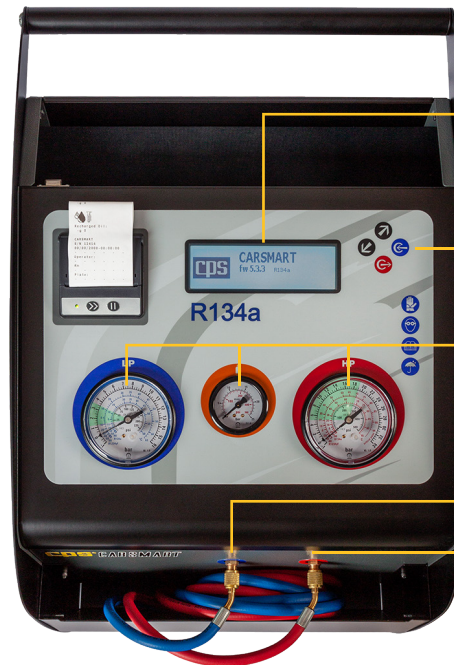

# CPS CARSMART

**QUICKLY AND EFFICIENTLY RECOVER, RECYCLE & RECHARGE**

The CPS CarSmart Series is designed for ease of use with the technician in mind. A compact size machine makes it easy to manoeuvre through the workshop, supplied with 3m charging hoses allowing the technician to continue working on the vehicle without hindrance.

# FEATURES

COMPACT SIZE – EASY TO MANOEUVRE

FULL AUSTRALIAN WARRANTY BACKUP AND TECH SUPPORT

Tank Pressure Gauge

Printer

Low/High Pressure Gauges

Hose Storage

New/ Old Oil/ Dye Bottles

LCD Screen

Control Buttons

Easy to Read Gauges

LP (Blue) Coupling

HP (Red) Coupling

<b>Refrigerant</b>	R134a & R1234yf Models	<b>Automatic Dye Inject. (CSAUV)</b>	Yes - R134A model only
<b>Working Cycle</b>	Fully Automatic / Manual	<b>Display</b>	240 x 64 LCD Graphic
<b>Vacuum Pump</b>	50 l/min	<b>Printer</b>	Yes
<b>Ultimate Vacuum</b>	0,2 Mbar / 20 Pa	<b>Database</b>	Yes
<b>Tank Capacity</b>	12kg	<b>PC Data Transfer</b>	Yes
<b>Scale Accuracy</b>	± 5g	<b>Hybrid Kit (CSAHK)</b>	Optional
<b>Heater Belt</b>	Yes	<b>Nitrogen Leak Check (CSANITRO)</b>	Optional
<b>Air Purge</b>	Automatic	<b>Power Supply</b>	220 V 50 Hz
<b>Automatic Oil Injection</b>	Yes with Scale	<b>Dimensions</b>	51 x 48 x 84cm
<b>Hoses</b>	3m	<b>Net/Gross Weight</b>	55 / 65kg

PART No.	REFRIGERANT	HEIGHT	WIDTH	DEPTH	WEIGHT
CSA134	R134a	84cm	51cm	48cm	65kg
CSA1234	R1234yf	84cm	51cm	48cm	65kg

**CPS Products**  
109 Welland Ave,  
Welland SA 5007

CPS reserves the right to make changes to or discontinue any product in this publication without notice. CPS advises the customer to ensure they have obtained the latest and most current version of any relevant information before placing any orders. CPS Products. All rights Reserved