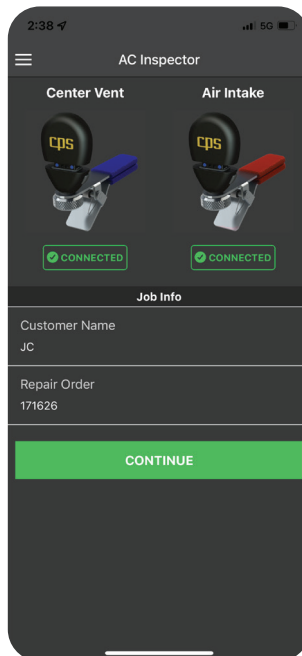

Accurately Measures and Records:

- Temperature
- Relative Humidity

Benefits and Features:

- CarSmart AC Inspector measures air entering the A/C system and compares it to the air supplied through the vents in the vehicle cabin. This information is transmitted to a mechanic's tablet which displays and exports detailed reports to show how well the air conditioning is performing in specific terms as specified by vehicle manufacturers.
- Utilizing this technology is quick, easy and enhances the value-added service to the customer while reinforcing the professionalism of the technician.
- Providing customers with professional onscreen or printed reports helps promote A/C service, such as a system charge or repair, while giving the vehicle owner the peace of mind in knowing that the technician is providing a high quality and accurate service. CarSmart AC Inspector can also save customers money by identifying an issue such as a low refrigerant charge before it becomes an expensive repair.

Sensors attach in seconds and the color-coded clamps ensure proper placement.

BLUE

Attaches inside to the center cabin vent

RED

Attaches outside to the front grille near condenser

On screen guidance

Job info with customer name and repair order

Exportable to CSV or PDF

#TAC1100
CarSmart A/C Inspector

Includes convenient carrying case with color-coded automotive psychrometers

Download the CarSmart AC Inspector app now