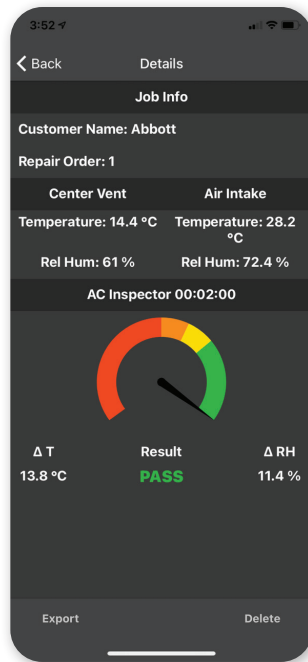

CarSmart AC Inspector

Air Conditioning Inspection Tool

An A/C performance check can now be done in just two minutes. Check every vehicle and drive your A/C repair business to new heights.

Problem: Conducting accurate A/C performance inspections require too much time for even the most qualified technicians to perform.

Solution: In two minutes, CarSmart AC Inspector indicates whether the A/C system is operating within OEM specification by It compares outside air and temperature to the temperature coming from the center vent.

Accurately Measures and Records:

- Temperature
- Relative Humidity

Benefits and Features:

- CarSmart AC Inspector measures air entering the A/C system and compares it to the air supplied through the vents in the vehicle cabin. This information is transmitted to a mechanic's tablet which displays and exports detailed reports to show how well the air conditioning is performing in specific terms as specified by vehicle manufacturers.
- Utilizing this technology is quick, easy and enhances the value-added service to the customer while reinforcing the professionalism of the technician.
- Providing customers with professional onscreen or printed reports helps promote A/C service, such as a system charge or repair, while giving the vehicle owner the peace of mind in knowing that the technician is providing a high quality and accurate service. CarSmart AC Inspector can also save customers money by identifying an issue such as a low refrigerant charge before it becomes an expensive repair.