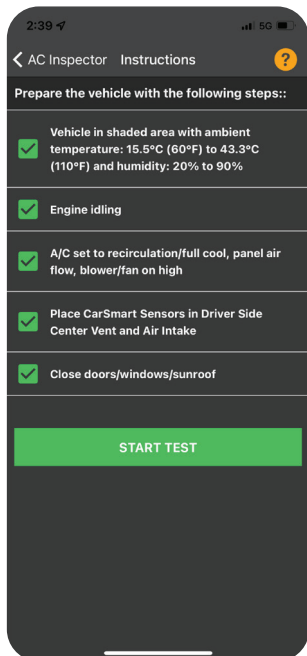

Accurately Measures and Records:

- Temperature
- Relative Humidity

Benefits and Features:

- CarSmart AC Inspector measures air entering the A/C system and compares it to the air supplied through the vents in the vehicle cabin. This information is transmitted to a mechanic's tablet which displays and exports detailed reports to show how well the air conditioning is performing in specific terms as specified by vehicle manufacturers.
- Utilizing this technology is quick, easy and enhances the value-added service to the customer while reinforcing the professionalism of the technician.
- Providing customers with professional onscreen or printed reports helps promote A/C service, such as a system charge or repair, while giving the vehicle owner the peace of mind in knowing that the technician is providing a high quality and accurate service. CarSmart AC Inspector can also save customers money by identifying an issue such as a low refrigerant charge before it becomes an expensive repair.

Sensors attach in seconds and the color-coded clamps ensure proper placement.

BLUE

Attaches inside to the center cabin vent

RED

Attaches outside to the front grille near condenser

On screen guidance

Job info with customer name and repair order

Exportable to CSV or PDF

#TAC1100
CarSmart A/C Inspector

Includes convenient carrying case with color-coded automotive psychrometers

Download the CarSmart AC Inspector app now