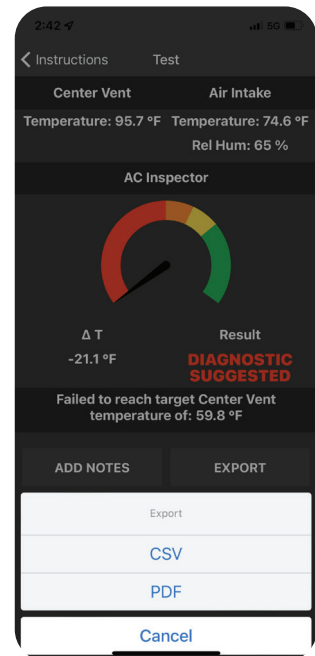

Accurately Measures and Records:

- Temperature
- Relative Humidity

Benefits and Features:

- CarSmart AC Inspector measures air entering the A/C system and compares it to the air supplied through the vents in the vehicle cabin. This information is transmitted to a mechanic's tablet which displays and exports detailed reports to show how well the air conditioning is performing in specific terms as specified by vehicle manufacturers.
- Utilizing this technology is quick, easy and enhances the value-added service to the customer while reinforcing the professionalism of the technician.
- Providing customers with professional onscreen or printed reports helps promote A/C service, such as a system charge or repair, while giving the vehicle owner the peace of mind in knowing that the technician is providing a high quality and accurate service. CarSmart AC Inspector can also save customers money by identifying an issue such as a low refrigerant charge before it becomes an expensive repair.

Sensors attach in seconds and the color-coded clamps ensure proper placement.

BLUE

Attaches inside to the center cabin vent

RED

Attaches outside to the front grille near condenser

On screen guidance

Job info with customer name and repair order

Exportable to CSV or PDF

#TAC1100
CarSmart A/C Inspector

Includes convenient carrying case with color-coded automotive psychrometers

Download the CarSmart AC Inspector app now